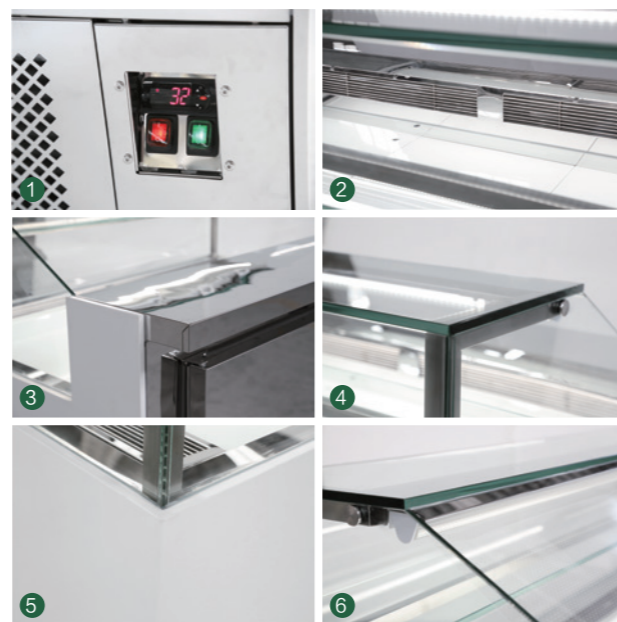

生鲜展示操作柜B

SERVE OVER COUNTER TYPE B

产品特点 General Features

- 欧洲品牌温控器
 - 欧洲品牌压缩机
 - 全铜管制造
 - 强效制冷，风冷无霜
 - LED灯光照明，高端大气，美食更清淅
 - 优质大理石底座，多种大理石颜色选择
 - 超白钢化玻璃
 - 宽大储物展示空间
 - 万向型固定耐磨脚轮
- Europe brand controller
 - European brand compressor
 - All copper tube manufacturing
 - Strong refrigeration, air cooling and frost free
 - LED lighting, high-end atmosphere and clearer food
 - High quality marble base, a variety of marble colors
 - Ultra white tempered glass
 - Spacious storage and display space
 - Universal fixed wear-resistant casters

产品细节 Product Details

- | | |
|-------------|---|
| 1. 欧洲品牌温控器 | 1. Europe brand controller |
| 2. 循环冷风孔 | 2. Circulating cold air hole |
| 3. 不锈钢工作台 | 3. Stainless steel counter |
| 4. 超白钢化玻璃 | 4. Ultra white tempered glass |
| 5. 优质大理石底座 | 5. High quality marble base |
| 6. 伸缩微孔夜幕拉帘 | 6. Telescopic microporous night curtain |